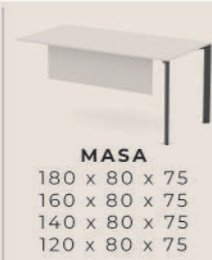

MASA
180 x 80 x 75
160 x 80 x 75
140 x 80 x 75
120 x 80 x 75

MASA
180 x 80 x 75
160 x 80 x 75
140 x 80 x 75
120 x 80 x 75